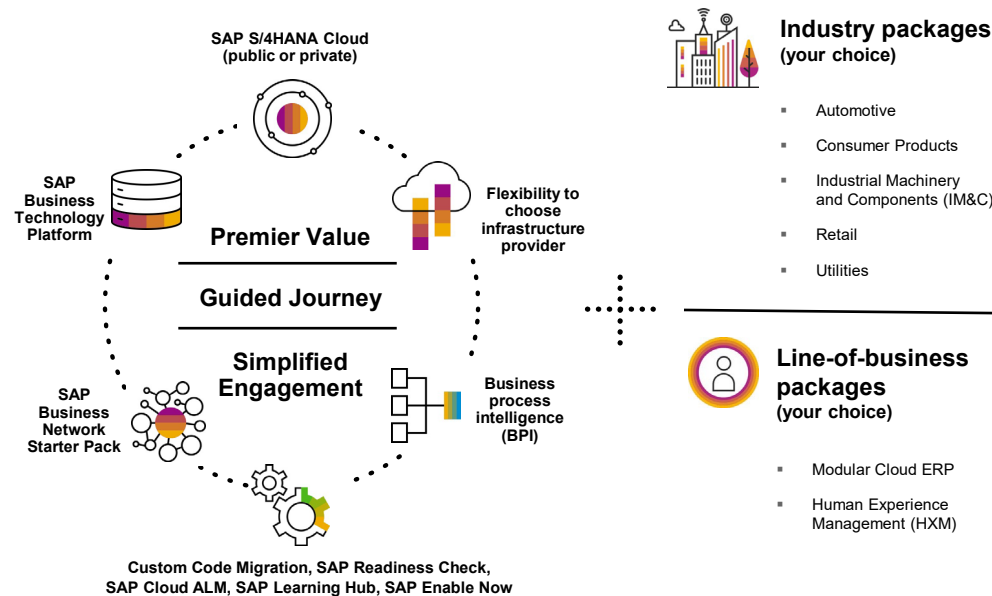

On-Your-Terms and On-Your-Timeline Transformation

RISE with SAP Executive Summary

Why RISE with SAP?

RISE with SAP offers a holistic **on-your-terms** and **on-your-timeline** transformation to an intelligent enterprise. You can remove complexity with a simplified engagement and guided journey through your business transformation to go where your business needs to go.

We offer you a faster time to premier value and the flexibility you need without high upfront investment. RISE with SAP is what your business needs for holistic transformation – all in one place.

Unlocked value

- Acquire the **flexibility to address disruption** without requiring high upfront investment.
- Enjoy a **simpler, swifter, more seamless, and guided path** to becoming an intelligent enterprise.
- Gain **access to the entire toolkit** for holistic business transformation – everything at your fingertips, all in one place.
- Determine your **own pace, infrastructure, and destination**.

What's in it for you?

- Premier value:** Truly transform all aspects of your business with accelerated value and without high upfront investments.
- Guided journey:** We're with you on each step of your journey to an intelligent enterprise. Both SAP and an entire ecosystem help you chart your change.
- Simplified engagement:** True business transformation requires simplicity – for people, processes, business models, systems, and data.